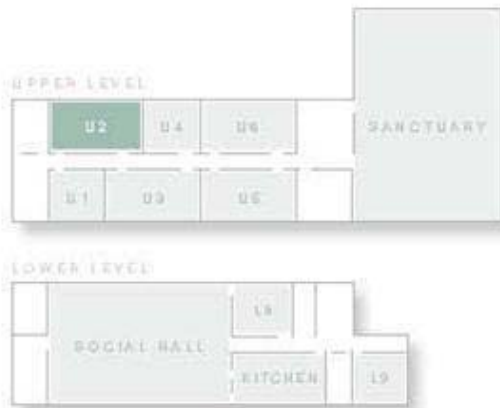

Rooms starts as low as  
**\$ 25.00**

Room U2  
350 Sq. Ft. ~ 15' x 23'

UNITY OF FARMINGTON HILLS  
32500 W. 13 Mile Road  
Farmington Hills, MI 48334

[www.UnityFH.com](http://www.UnityFH.com)

For lease information  
contact our  
Administrative Director